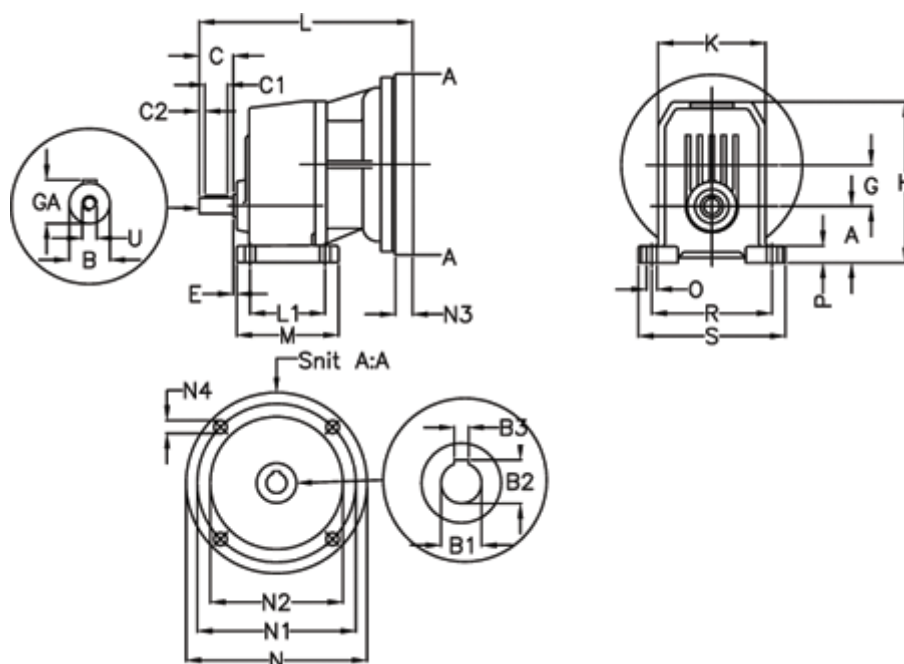

Article number: 40550400191245

Description: Single Stage Helical Gear  
S 401-1,9-P112B5

## Measures

A = 70	E = 23.0	M = 165.0	R = 180
B = 28	F = 8x7x50	N = 250	S = 215
B1 = 28	G = 61.7	N1 = 215	U = M8
B2 = 31.3	GA = 31.0	N2 = 180	
B3 = 8	H = 224.5	N3 = -	
C = 60	K = 155	N4 = M12x16	
C1 = 50	L = 304	O = 14	
C2 = 5	L1 = 125.0	P = 21.0	